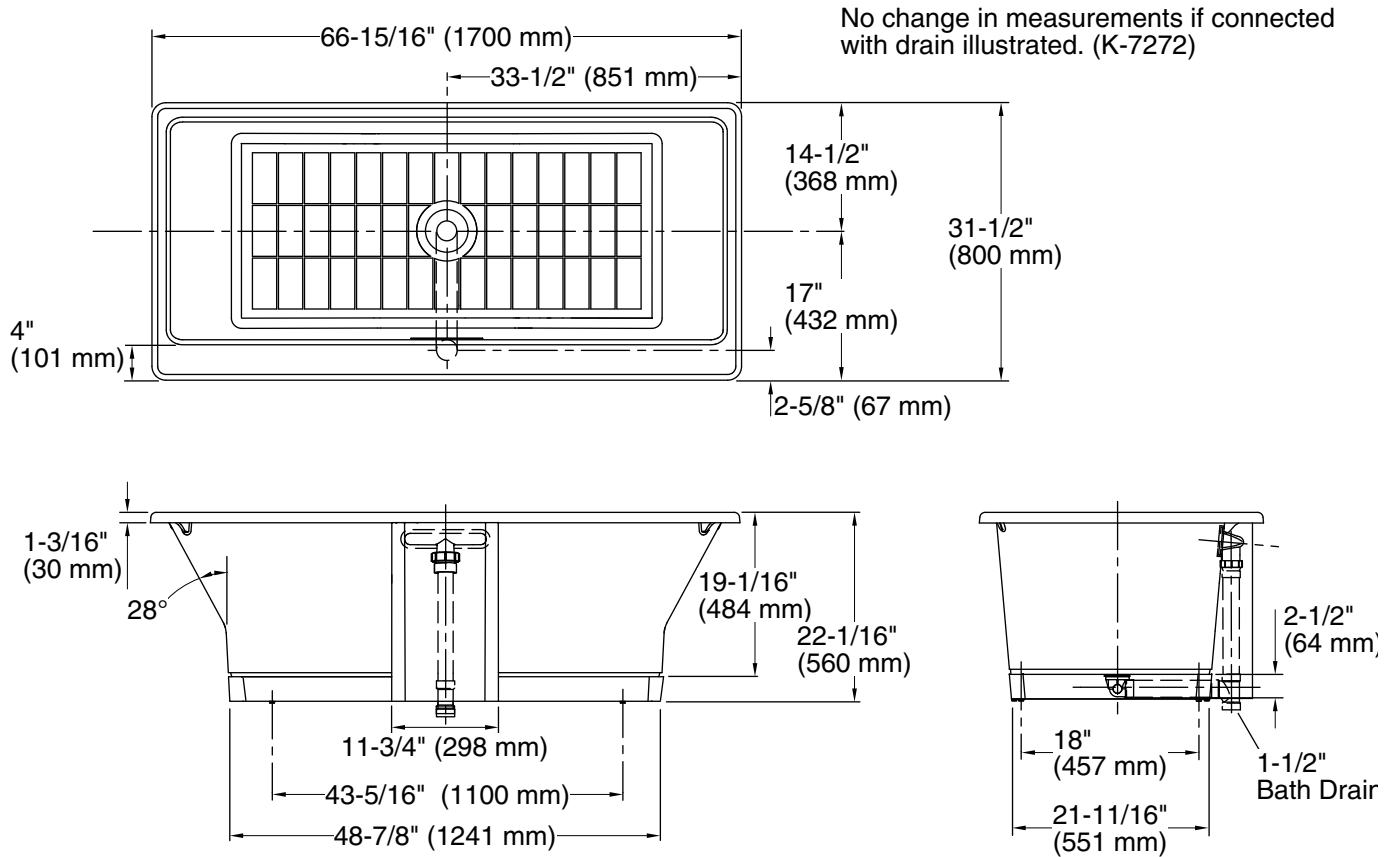

Technical Information

All product dimensions are nominal.

Installation:	Freestanding
Drain location:	Center
Basin area, bottom:	49" x 22" (1245 mm x 559 mm)
Basin area, top:	62-1/2" x 24-3/4" (1588 mm x 629 mm)
Weight:	365 lbs (165.6 kg)
Minimum floor load:	70 lbs/ft² (341.8 kg/m²)
Water depth:	15-1/4" (387 mm)
Water capacity:	75 gal (283.9 L)

Notes

Measure your actual product for rough-in details.

Install this product according to the installation instructions.

The hot water supply should be 70% of the capacity of the bath or greater. Installations will vary.